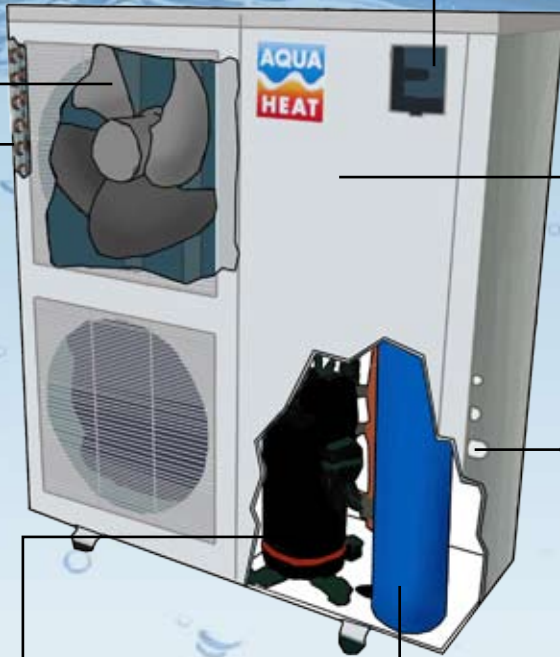

Galvanized
Powder Coated
Casing

Single Wire
Connection

Scroll / Rotary
Compressor

Dual Core
Titanium Heat
Exchanger